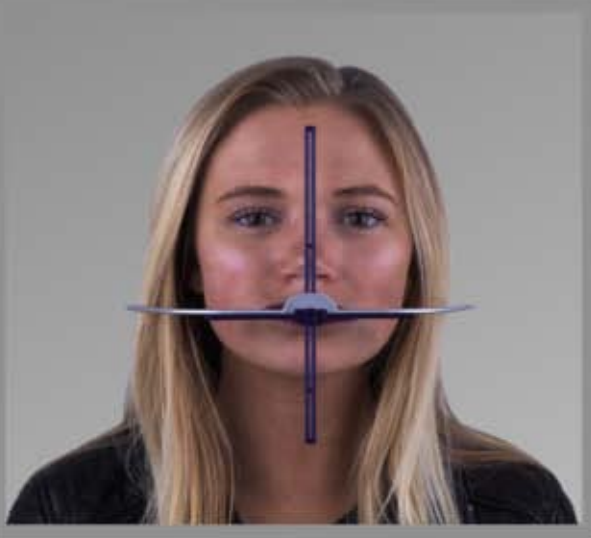

ONEbite evolution™

Facebow

*Interpupillary
Bar*

Level

*Magnetic
System*

Coming Soon in 2017

ONEbite®

EFFECTIVE COMMUNICATION TO THE LABORATORY

Allows precise documentation of the Midline and Horizontal Angles, even after the bite material is set

STEPS OF THE ONEBITE SYSTEM

COMMON MISTAKES

- Center knob needs to be tightened
- Place bite material around and inside of the knob
- When shipping, remove bars from arch