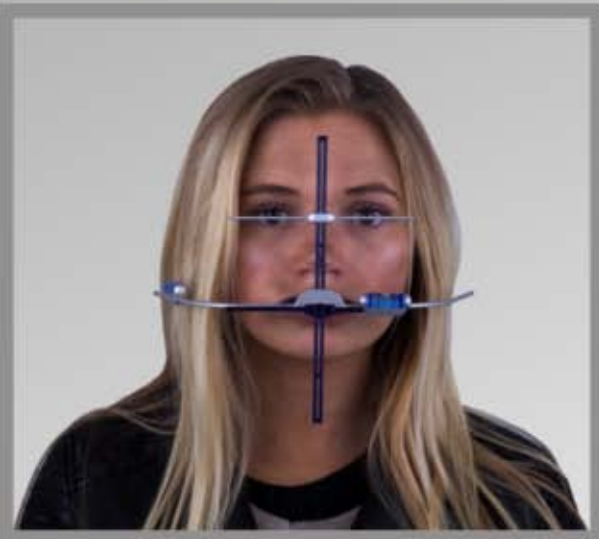

ONEbite evolution™

Facebow

*Interpupillary
Bar*

Level

*Magnetic
System*

Coming Soon in 2017

ONEbite®

EFFECTIVE COMMUNICATION TO THE LABORATORY

Allows precise documentation of the Midline and Horizontal Angles, even after the bite material is set

STEPS OF THE ONEBITE SYSTEM

COMMON MISTAKES

- Center knob needs to be tightened
- Place bite material around and inside of the knob
- When shipping, remove bars from arch