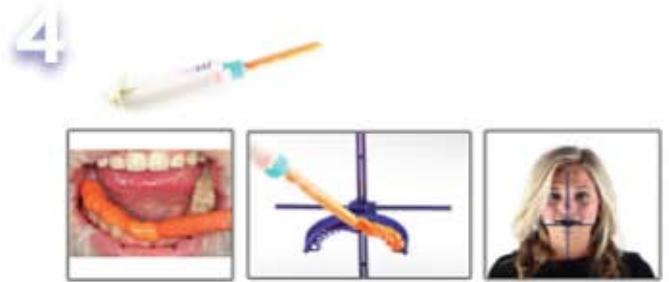

ONEbite evolution™

Facebow

*Interpupillary
Bar*

Level

*Magnetic
System*

Coming Soon in 2017

ONEbite®

EFFECTIVE COMMUNICATION TO THE LABORATORY

Allows precise documentation of the Midline and Horizontal Angles, even after the bite material is set

STEPS OF THE ONEBITE SYSTEM

COMMON MISTAKES

- Center knob needs to be tightened
- Place bite material around and inside of the knob
- When shipping, remove bars from arch