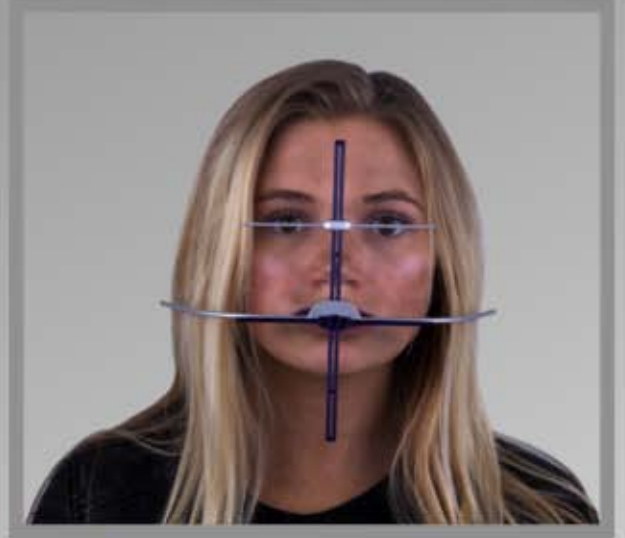

ONEbite evolution™

Facebow

*Interpupillary
Bar*

Level

*Magnetic
System*

Coming Soon in 2017

ONEbite®

EFFECTIVE COMMUNICATION TO THE LABORATORY

Allows precise documentation of the Midline and Horizontal Angles, even after the bite material is set

STEPS OF THE ONEBITE SYSTEM

COMMON MISTAKES

- Center knob needs to be tightened
- Place bite material around and inside of the knob
- When shipping, remove bars from arch