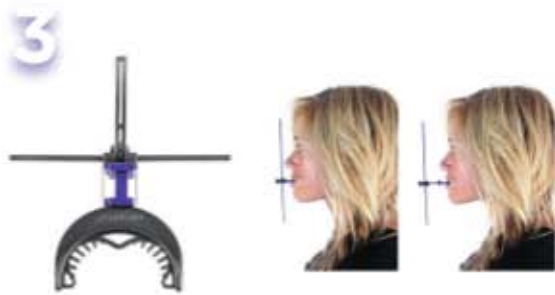

ONEbite evolution™

Facebow

*Interpupillary
Bar*

Level

*Magnetic
System*

Coming Soon in 2017

ONEbite®

EFFECTIVE COMMUNICATION TO THE LABORATORY

Allows precise documentation of the Midline and Horizontal Angles, even after the bite material is set

STEPS OF THE ONEBITE SYSTEM

COMMON MISTAKES

- Center knob needs to be tightened
- Place bite material around and inside of the knob
- When shipping, remove bars from arch