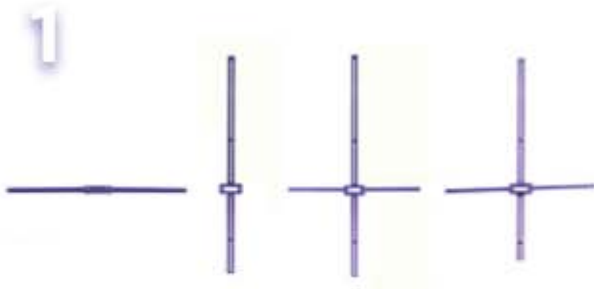

ONEbite evolution™

Facebow

*Interpupillary
Bar*

Level

*Magnetic
System*

Coming Soon in 2017

ONEbite®

EFFECTIVE COMMUNICATION TO THE LABORATORY

Allows precise documentation of the Midline and Horizontal Angles, even after the bite material is set

STEPS OF THE ONEBITE SYSTEM

COMMON MISTAKES

- Center knob needs to be tightened
- Place bite material around and inside of the knob
- When shipping, remove bars from arch